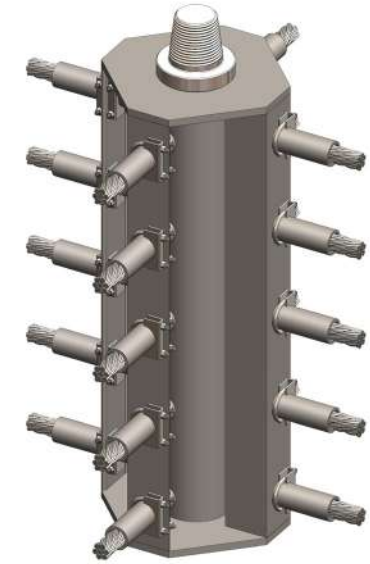

DRILL STRING CENTRALIZING TOOL

- *Wear Protected Stabilizer*
- *Multiple Kelly Coupler & Dia. Options*

CASING CLEANER

- *Internal Pipe Scraping Tool*
- *Replaceable Wire Rope Brushes*
- *Multiple Dia. Options*